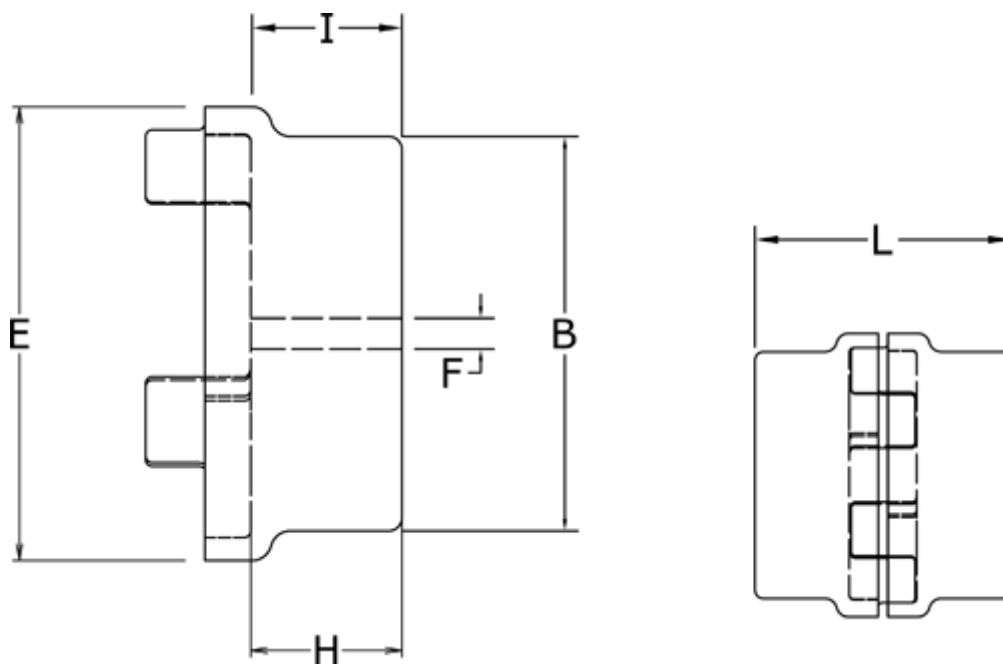

Data Sheet

Article number: 3304048BGG

Description: Coupling hub 48/60B
GG Cast iron, Predrilled

Measures

B	= 105
E	= 105
F	= -
H	= 56
I	= -
L	= 140
Max. bore mm	= 60